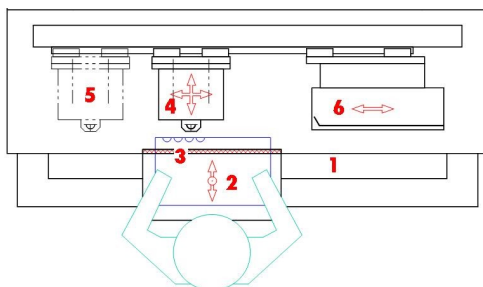

### OPERATING PROCESS

Image: REMAT with form cut at work

- 1 Programming terminal
- 2 Working table
- 3 Protective shutter (programmable)
- 4 Form cut in working position
- 5 Parking position for form cut
- 6 Angular cut in parking position

The book is pneumatically clamped. The sheet counting process is handled by the operating person.

<b>Products</b>	catalogues, telephone books, promotional brochures, price lists, documentation, encyclopaedias, agendas, address books, exercise books, school books, loose sheets, etc.
<b>Book height</b>	max. 420 mm
<b>Book width</b>	min. 80 mm
<b>Book thickness</b>	max. 80 mm (depending book width)
<b>Cutting length</b>	max. 350 mm
<b>Cutting depth</b>	angular cut: max. 60 mm top edge: max. 105 mm full-cut step: depending product
<b>Cut forms</b>	angular cut 90°, 110°, 120° double radius, form cut, thumb cut, U-cut, step cut, diagonal cut, corner rounding, corner perforation
<b>Binding category</b>	all standard binding sorts
<b>Cover</b>	hard and soft cover
<b>Operator</b>	100 % manpower
<b>Max. cycles</b>	130 cycles/min. with angular cut 150 cycles/min. with form cut
<b>Change-over time</b>	10 – 30 minutes (to change product and cut form)
<b>Technical data</b>	dimensions (without control unit) 1'750 x 1'106 x 1'300 mm (L x W x H) weight ca. 850 kg